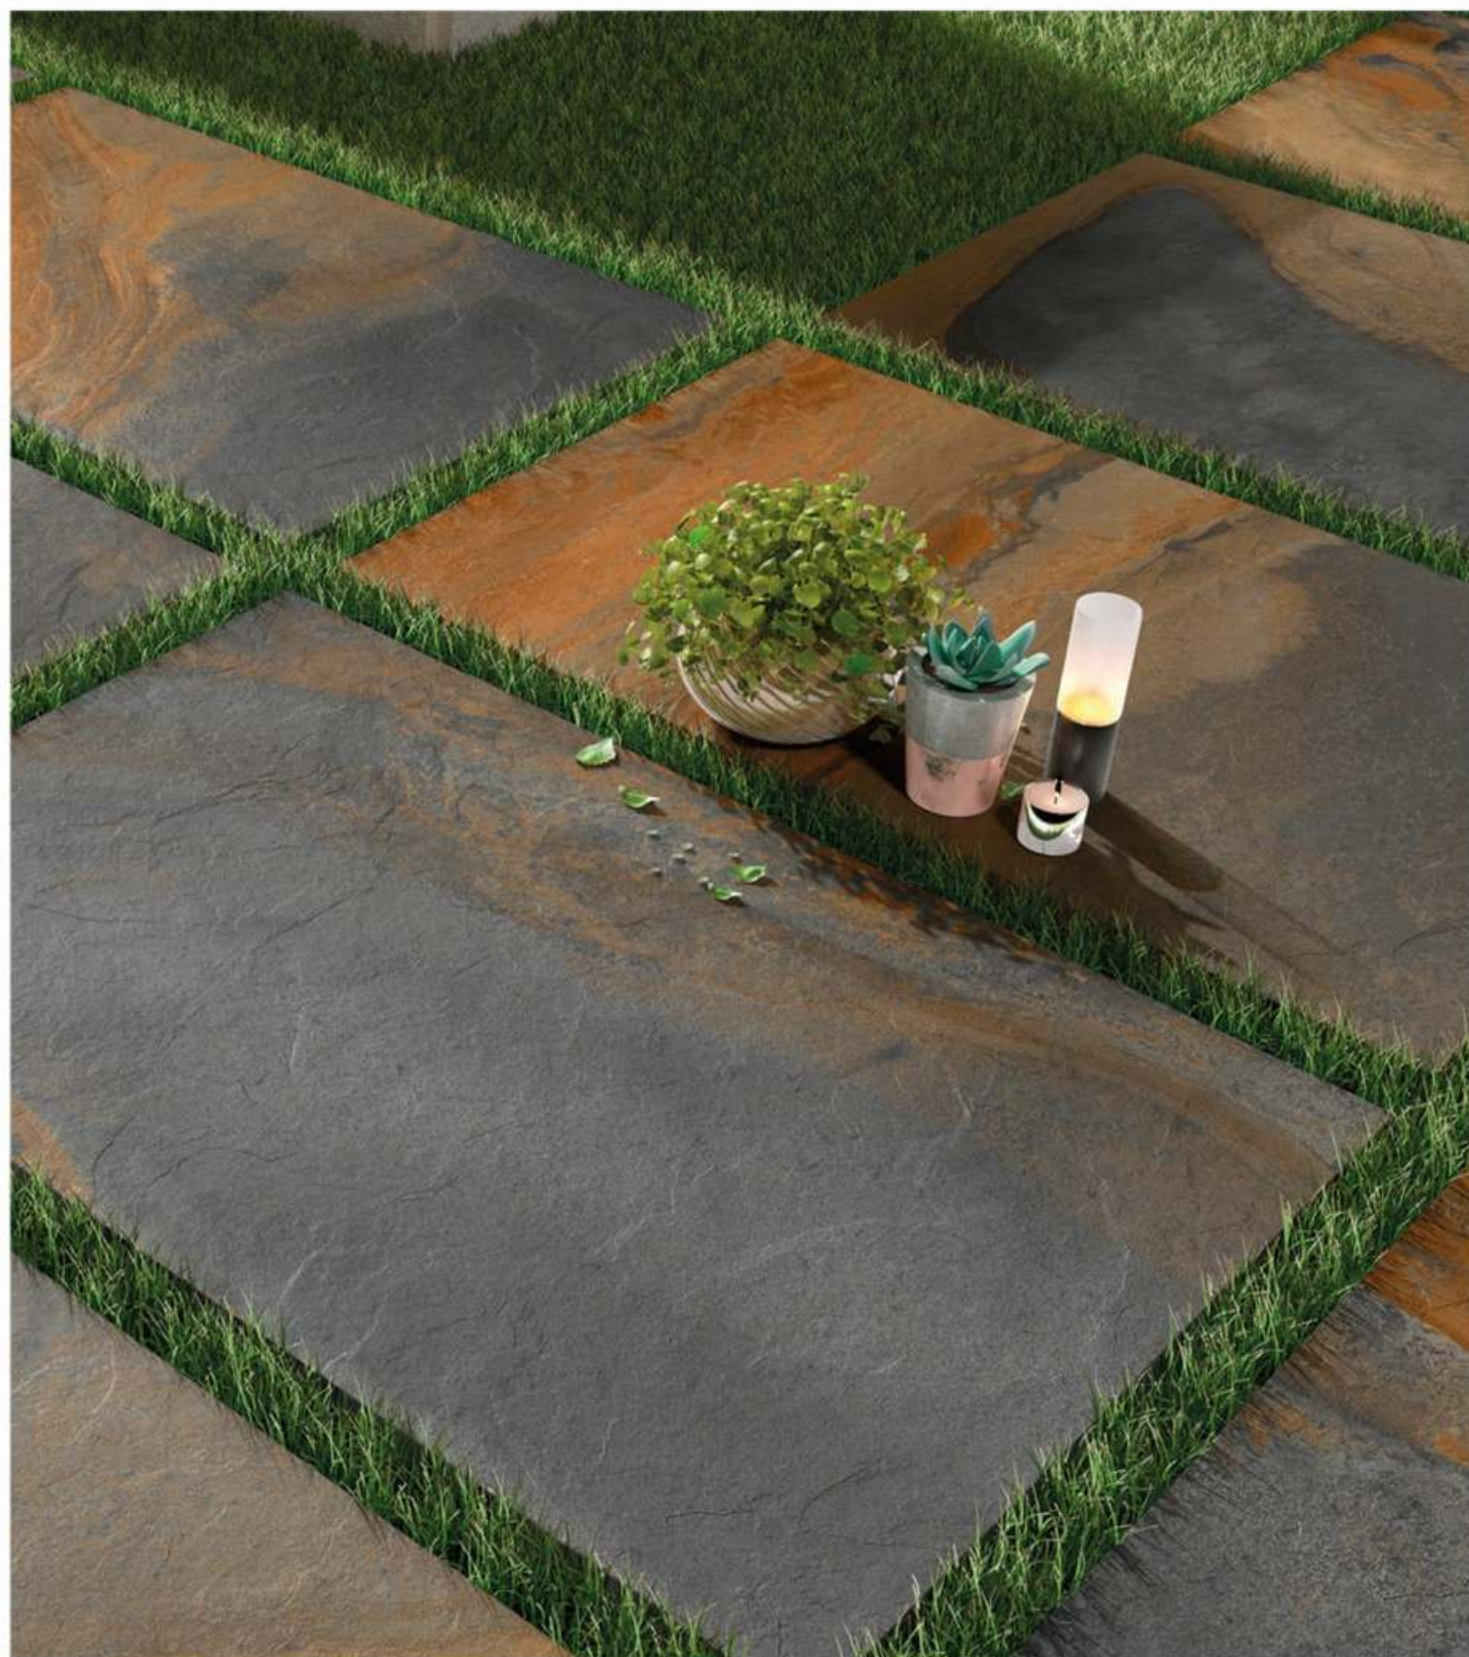

SLATE IMPERIO

Slate Imperio 24x36 in.