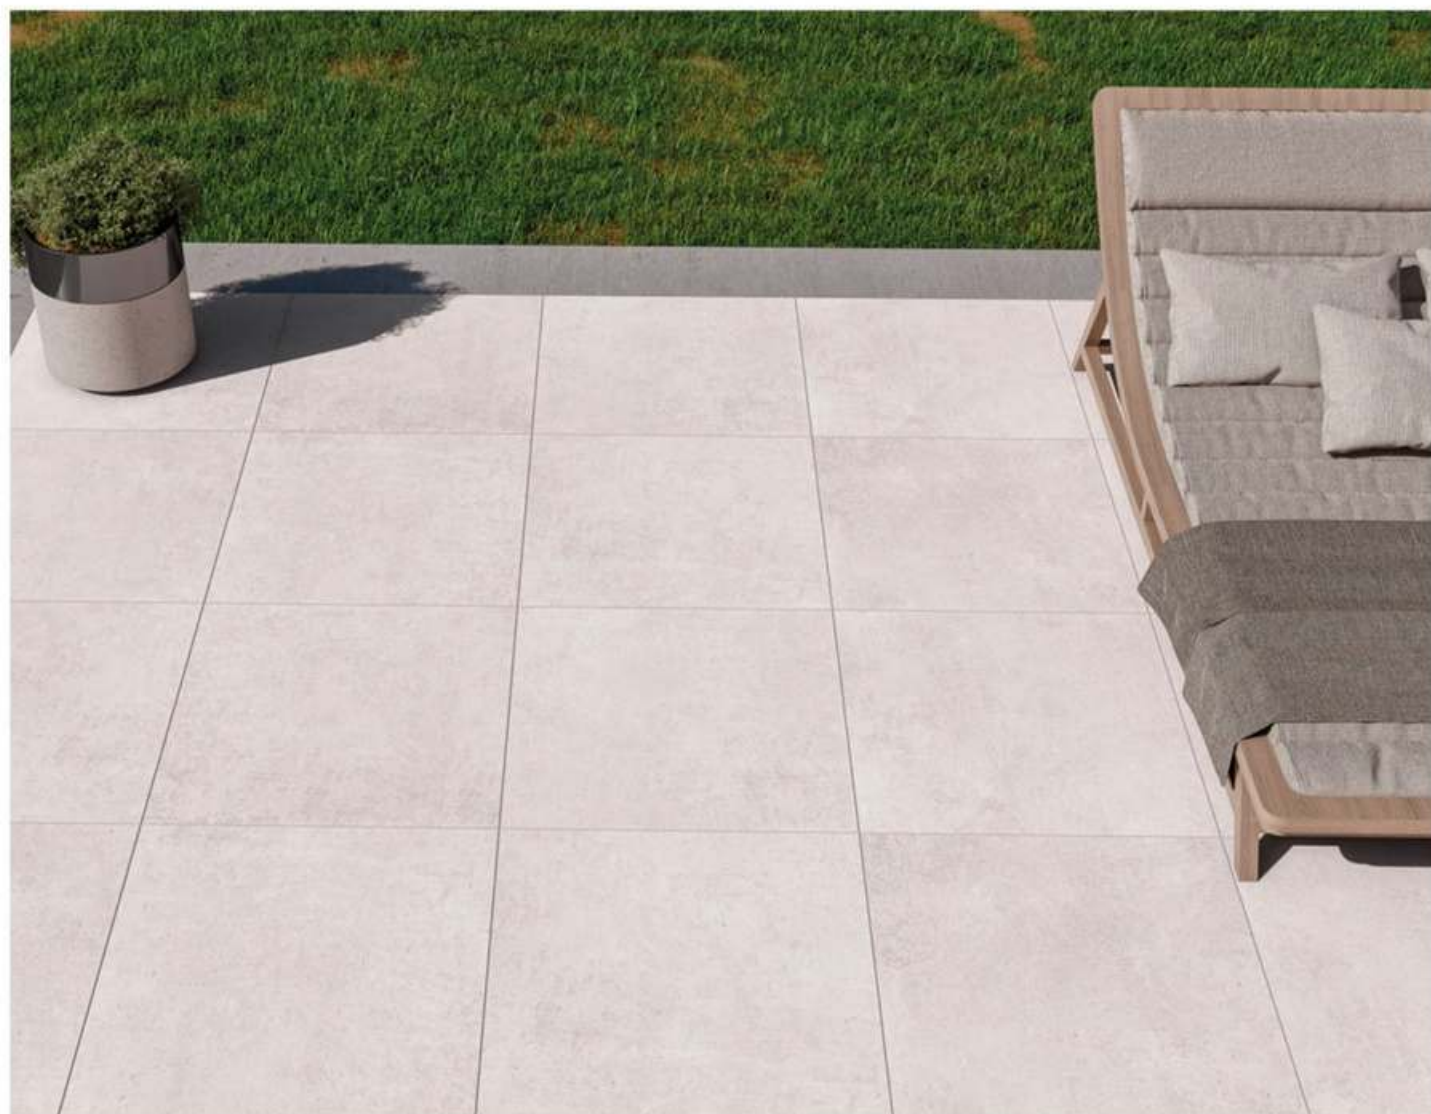

Rockland Lgy 24x24 in.