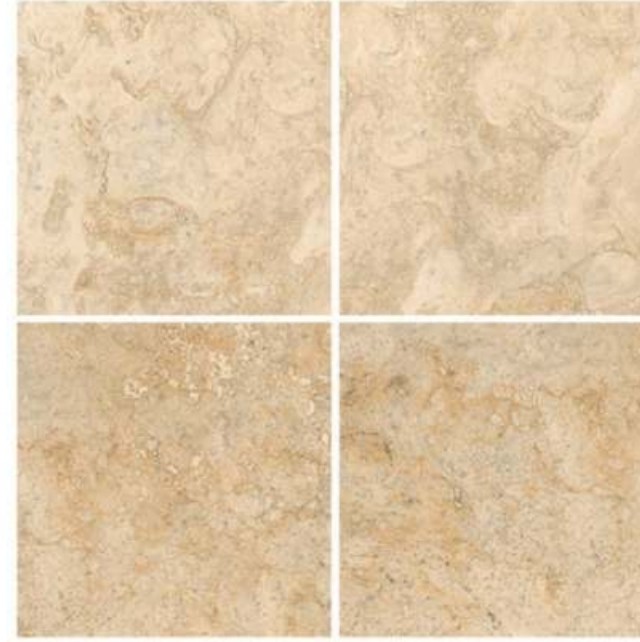

20MM ■ OUTDOOR PORCELAIN | 600x900mm / 24x36 in. | 600x600mm / 24x24 in.

TRAVERTINO RAPULANO

Crema 24x24 in.

Silver 24x24 in.

Gold 24x24 in.

Travertino rapulano Crema 24x24 in.

Travertino rapulano Gold 24x24 in.