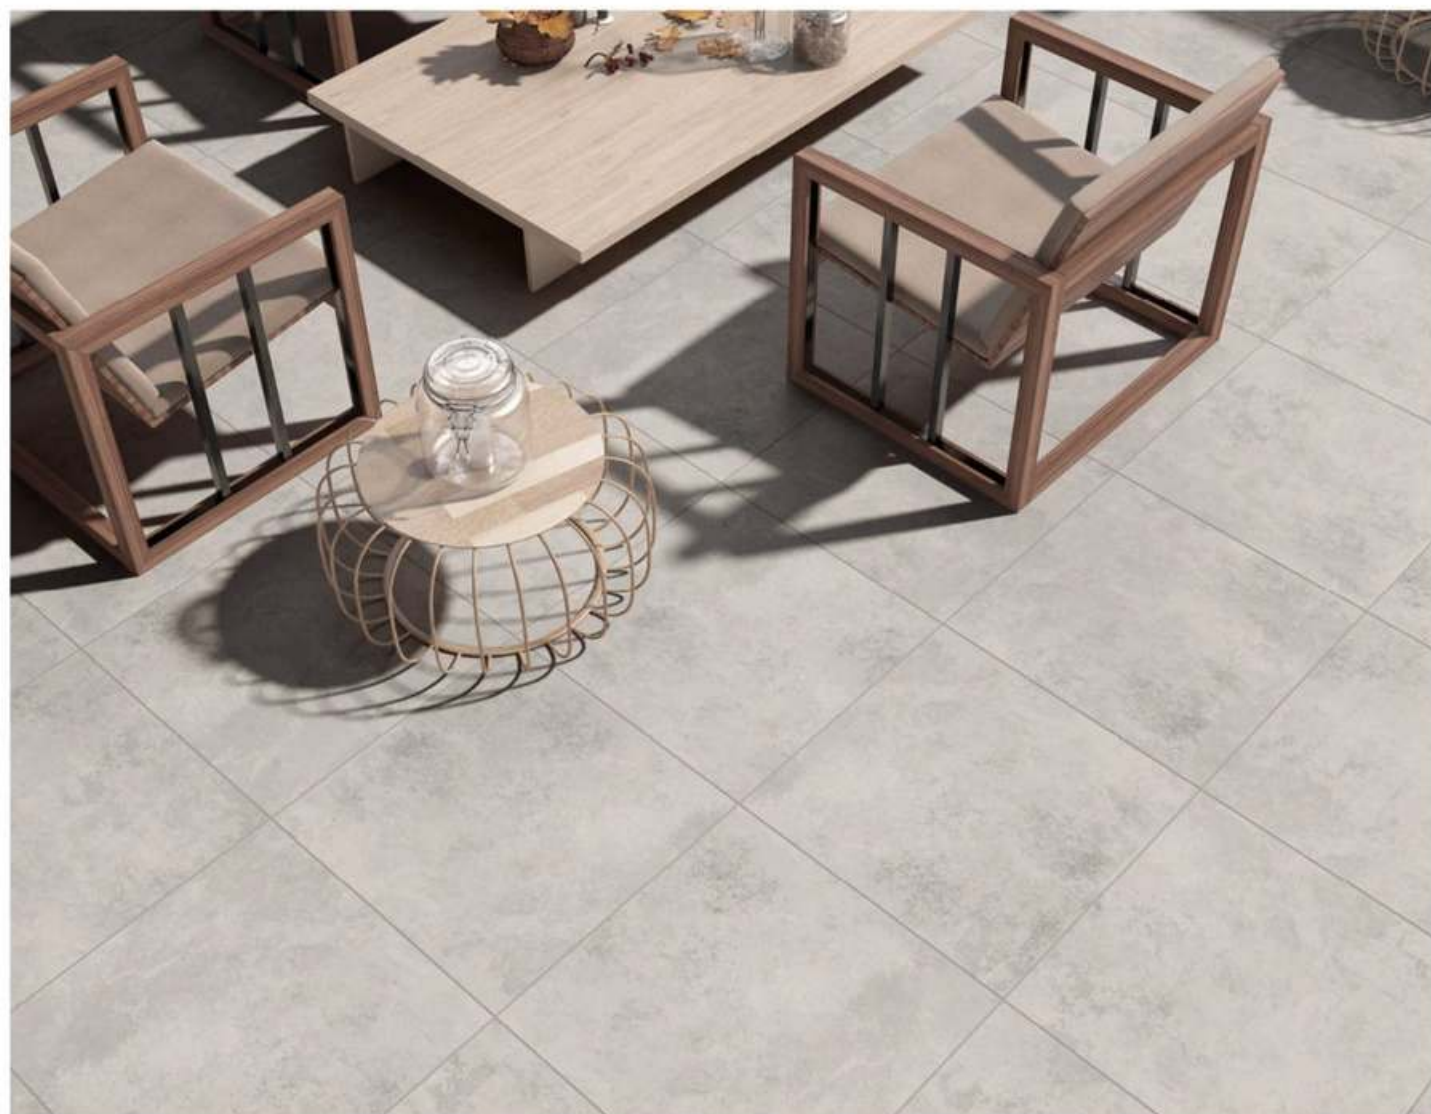

Cementino Ash 24x24 in.