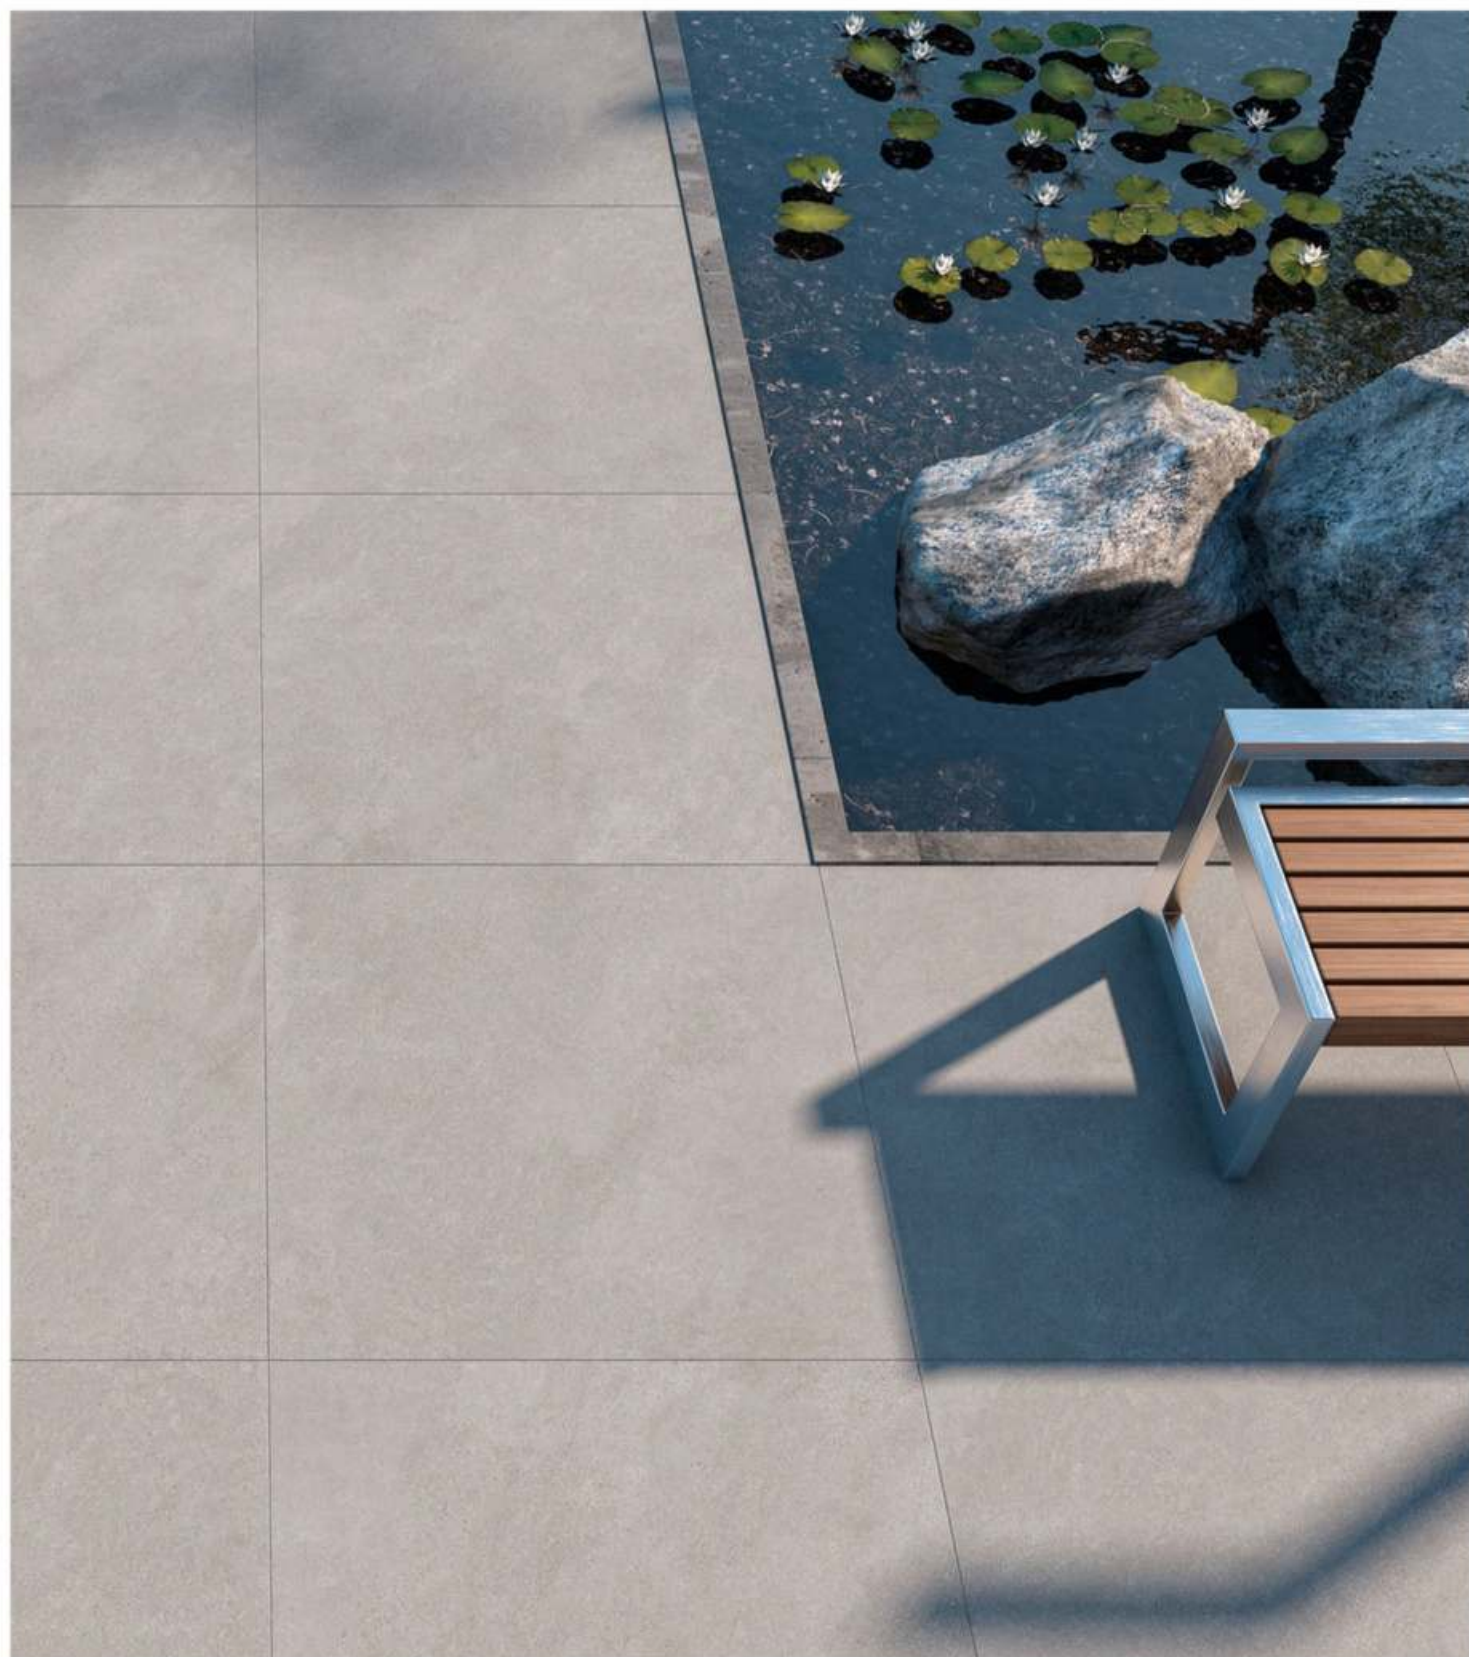

Mix Nero 24x36 in.

Mix Beige 24x36 in.

Rapulano Mix Bianco 24x36 in.

Rapulano Mix Nero 24x36 in.

REXTRON

Rextron Caffee 24x36 in.

COLORS

Rextron Silver 24x36 in.