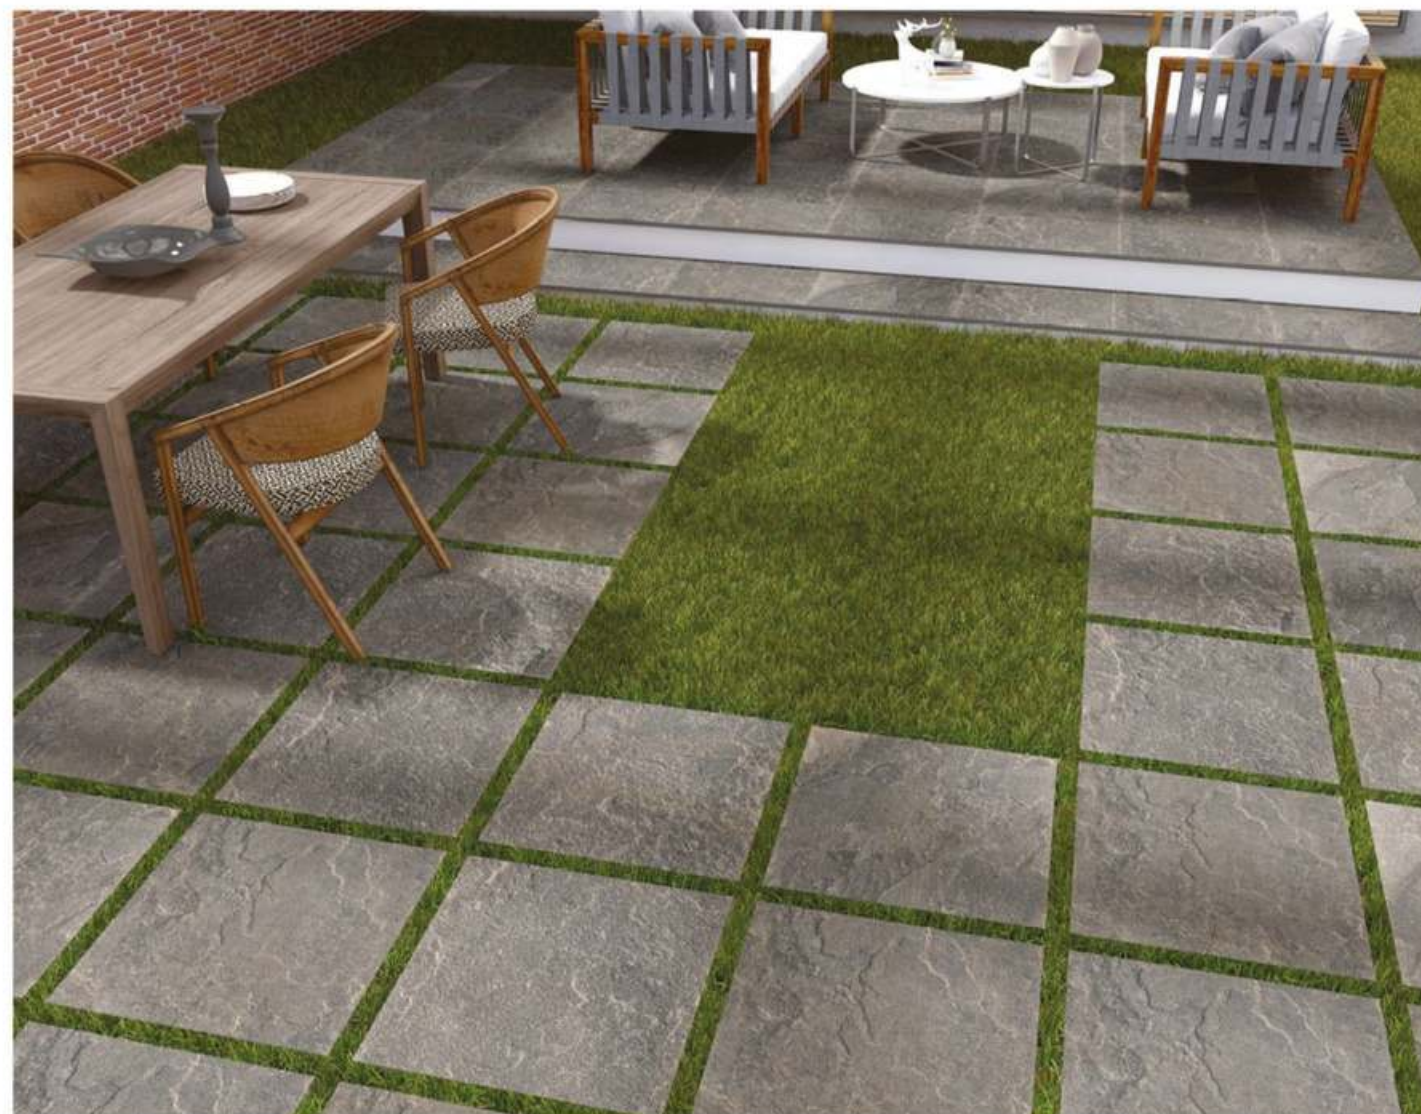

Oyster Nero 24x24 in.