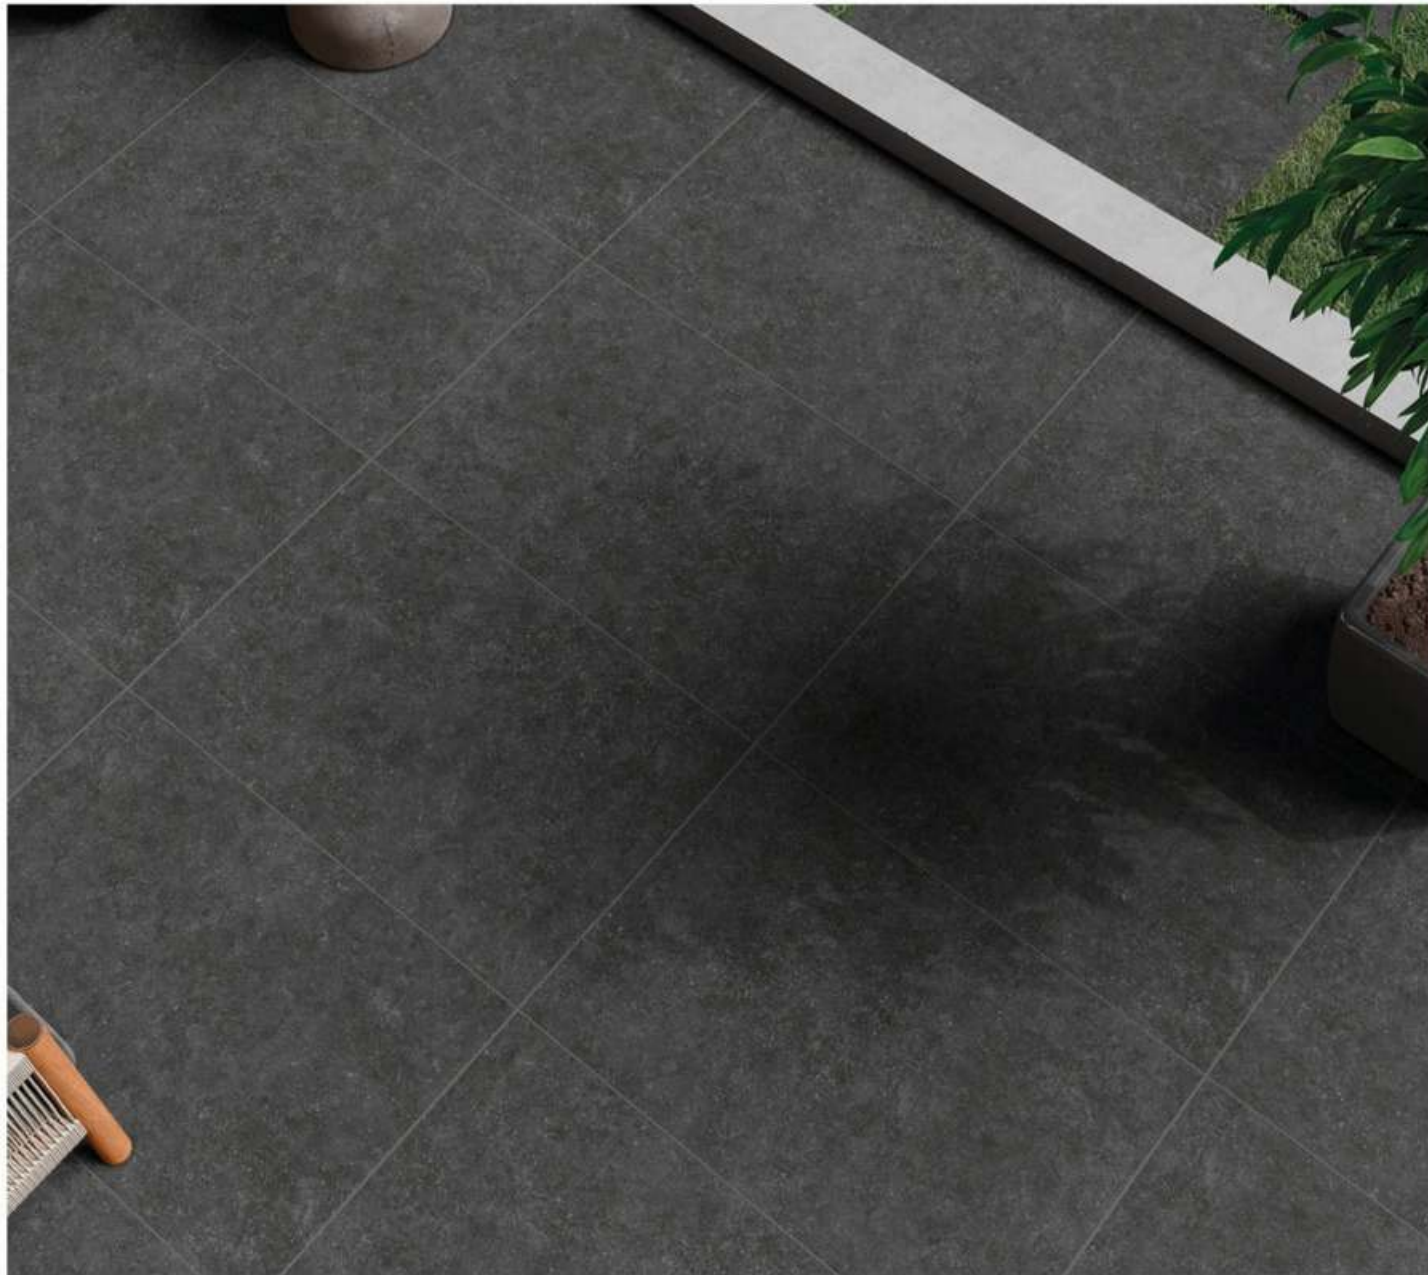

BLUE STONE

Grey 24x24 in.

Black 24x24 in.

Grey 24x24 in.

Black 24x24 in.

Blue Stone Black 24x24 in.

Blue Stone Grey 24x24 in.

NOOR