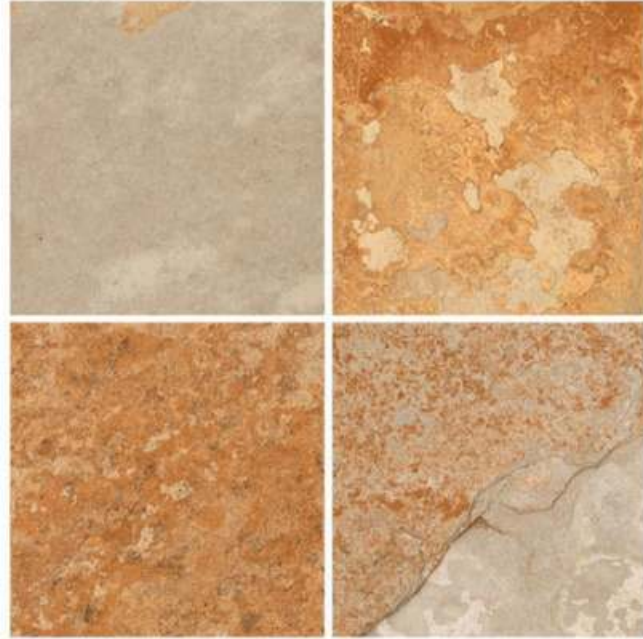

COLORS

Natural Slate 24x36 in.

Slate

20MM ■ OUTDOOR PORCELAIN | 600x900mm / 24x36 in. | 600x600mm / 24x24 in.

NATURAL SLATE

Slate 24x24 in.

Natural slate 24x36 in.

Slate 24x36 in.