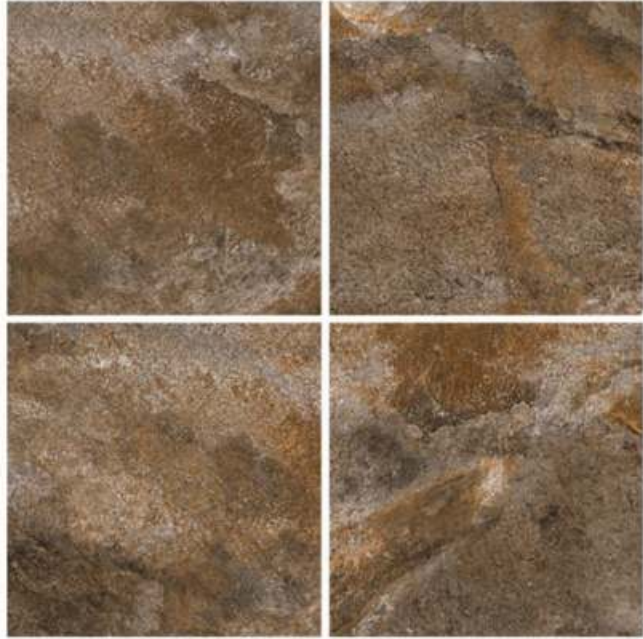

ROUGH BRUNO

Rough Bruno 24x24 in.