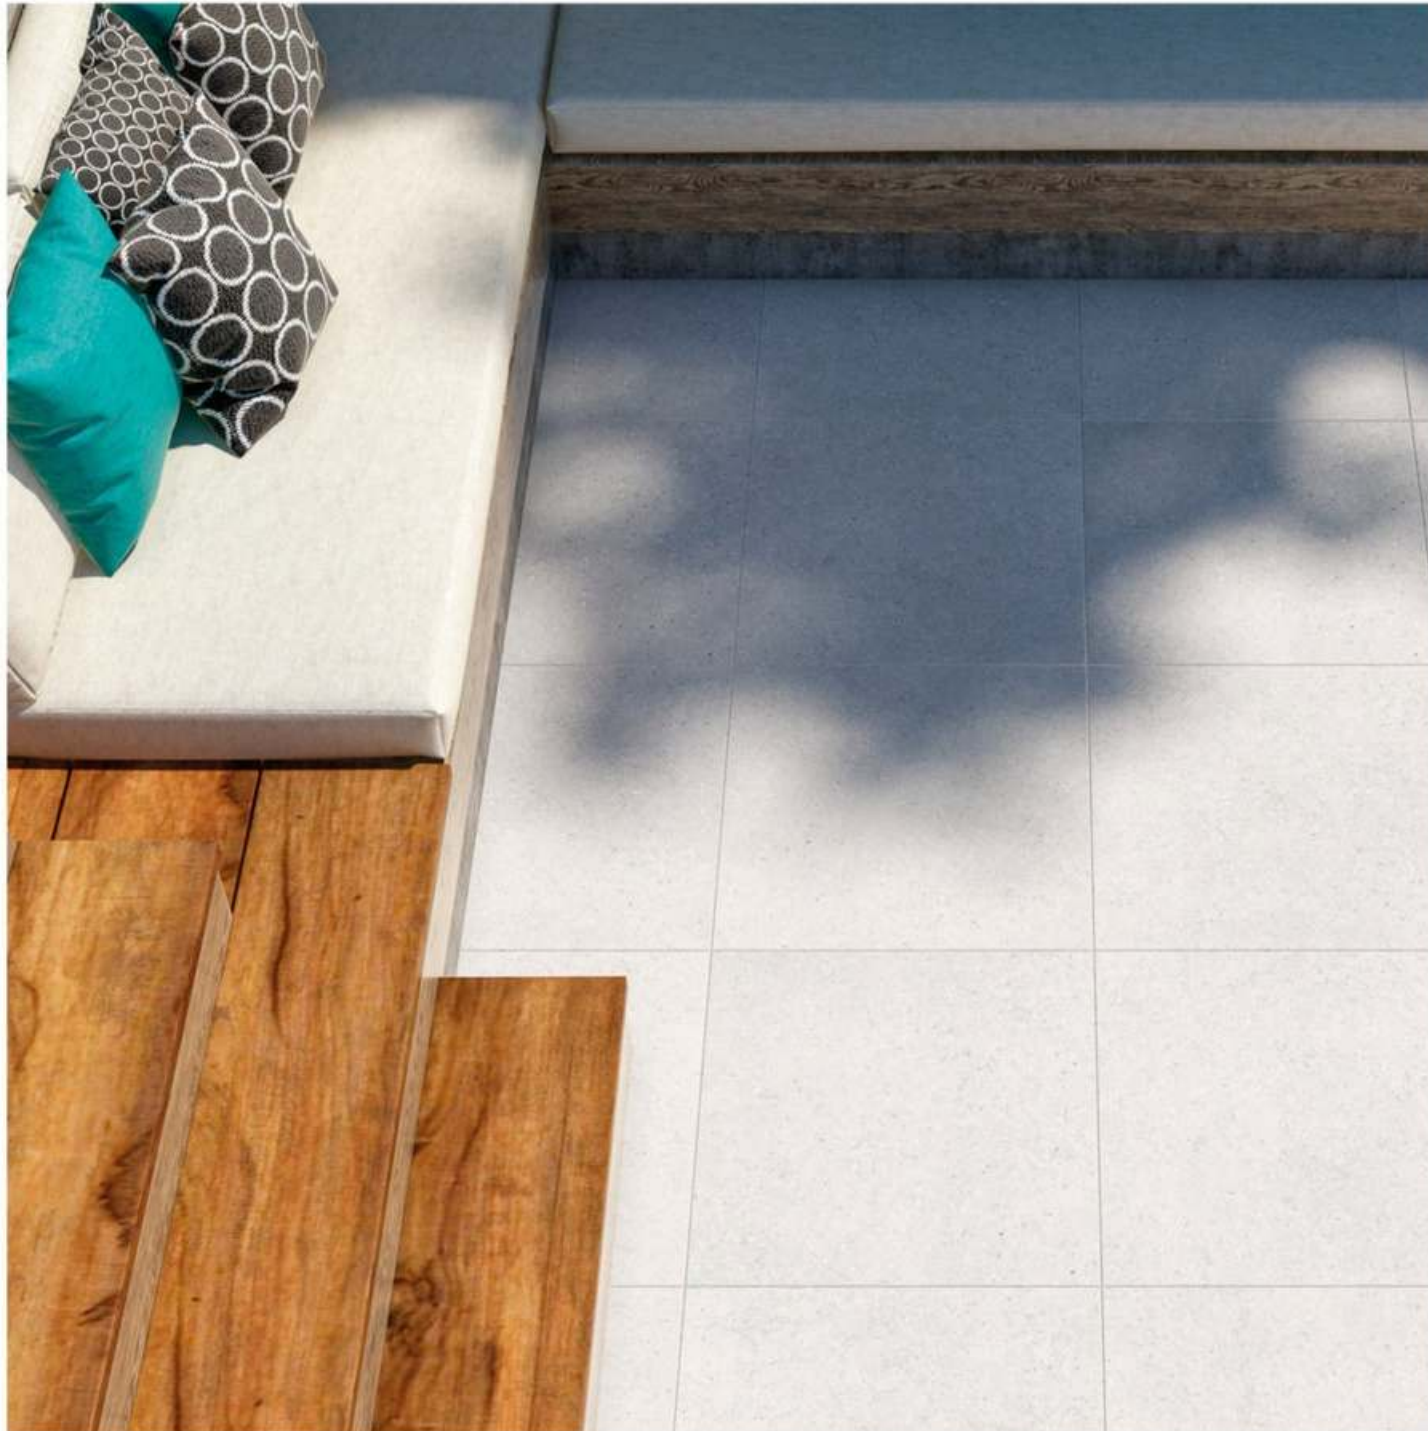

Cobble Stone Ash 24x24 in.