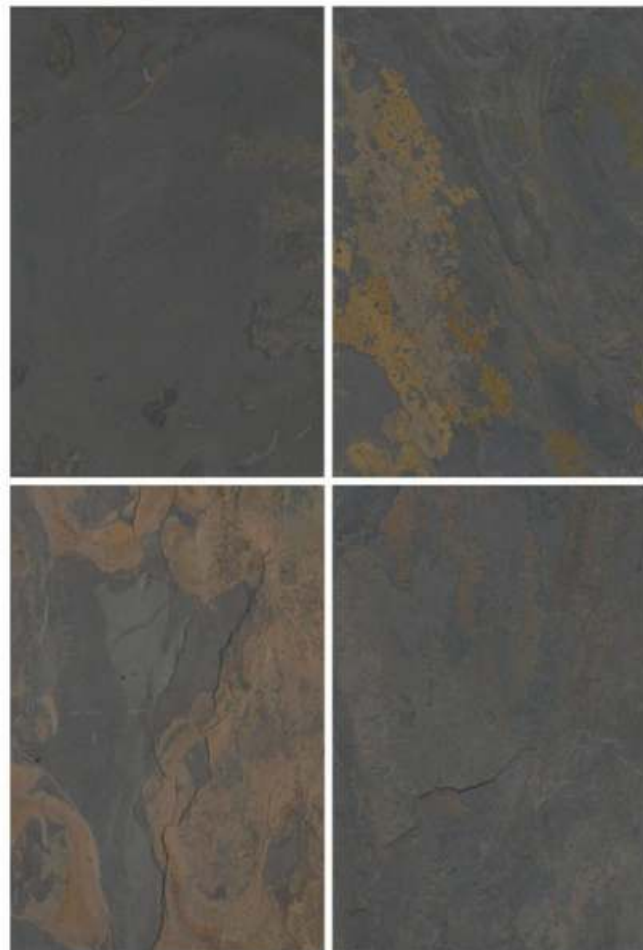

Gold 24x36 in.