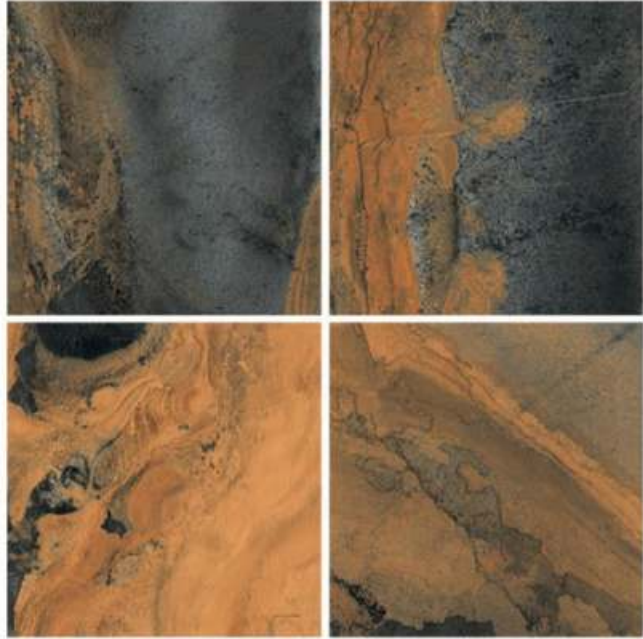

Vietnam Gold Ash 60x60cm

Vietnam Gold Azul 24x24 in.

VIETNAM GOLD

Ash 24x36 in.

Azul 24x36 in.

Black 24x36 in.

Vietnam Gold Ash 24x36 in.

Vietnam Gold Black 24x36 in.

SLATE IMPERIO

Slate Imperio 24x36 in.

COLORS

Slate Imperio 24x36 in.

Slate Imperio

20MM ■ OUTDOOR PORCELAIN | 600x900mm / 24x36 in. | 600x600mm / 24x24 in.

SLATE IMPERIO

Slate Imperio 24x24 in.