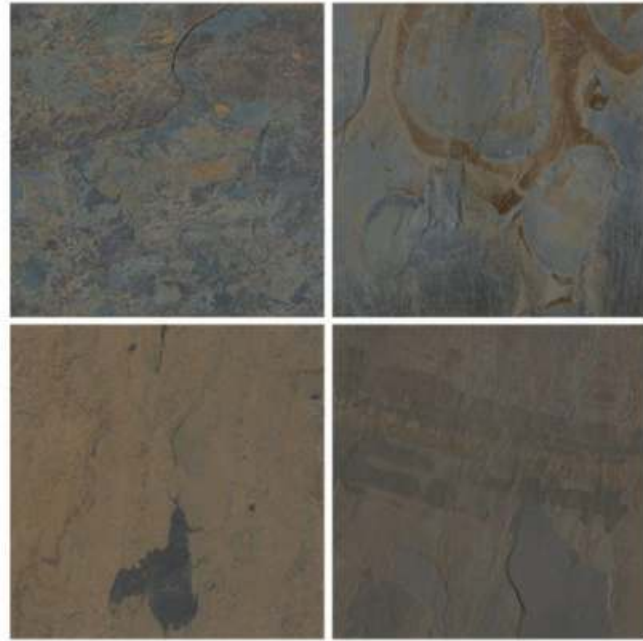

CALIFORNIA GOLD

Gold 24x24 in.