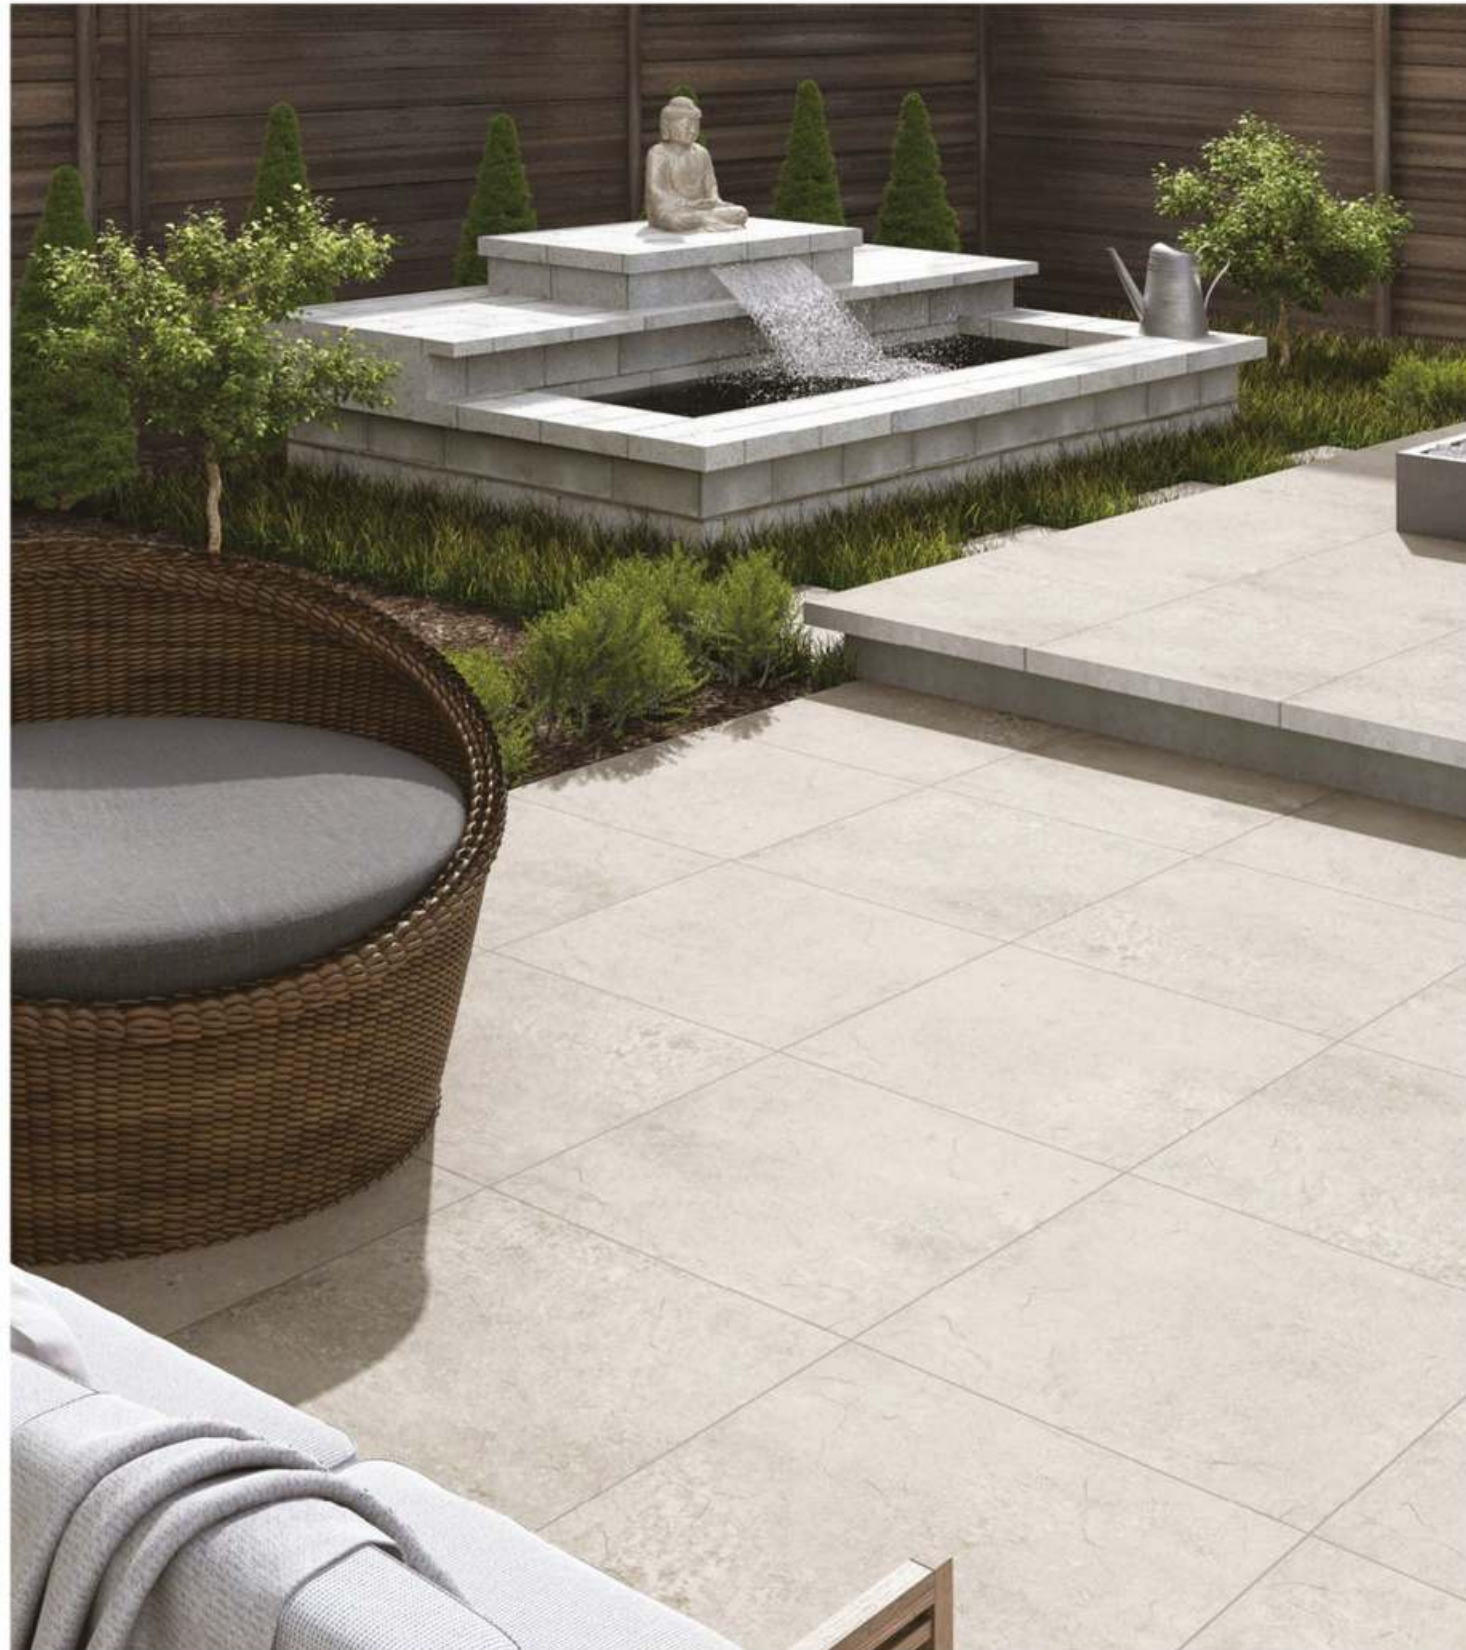

AREZZO

Arezzo Lgy 24x24 in.