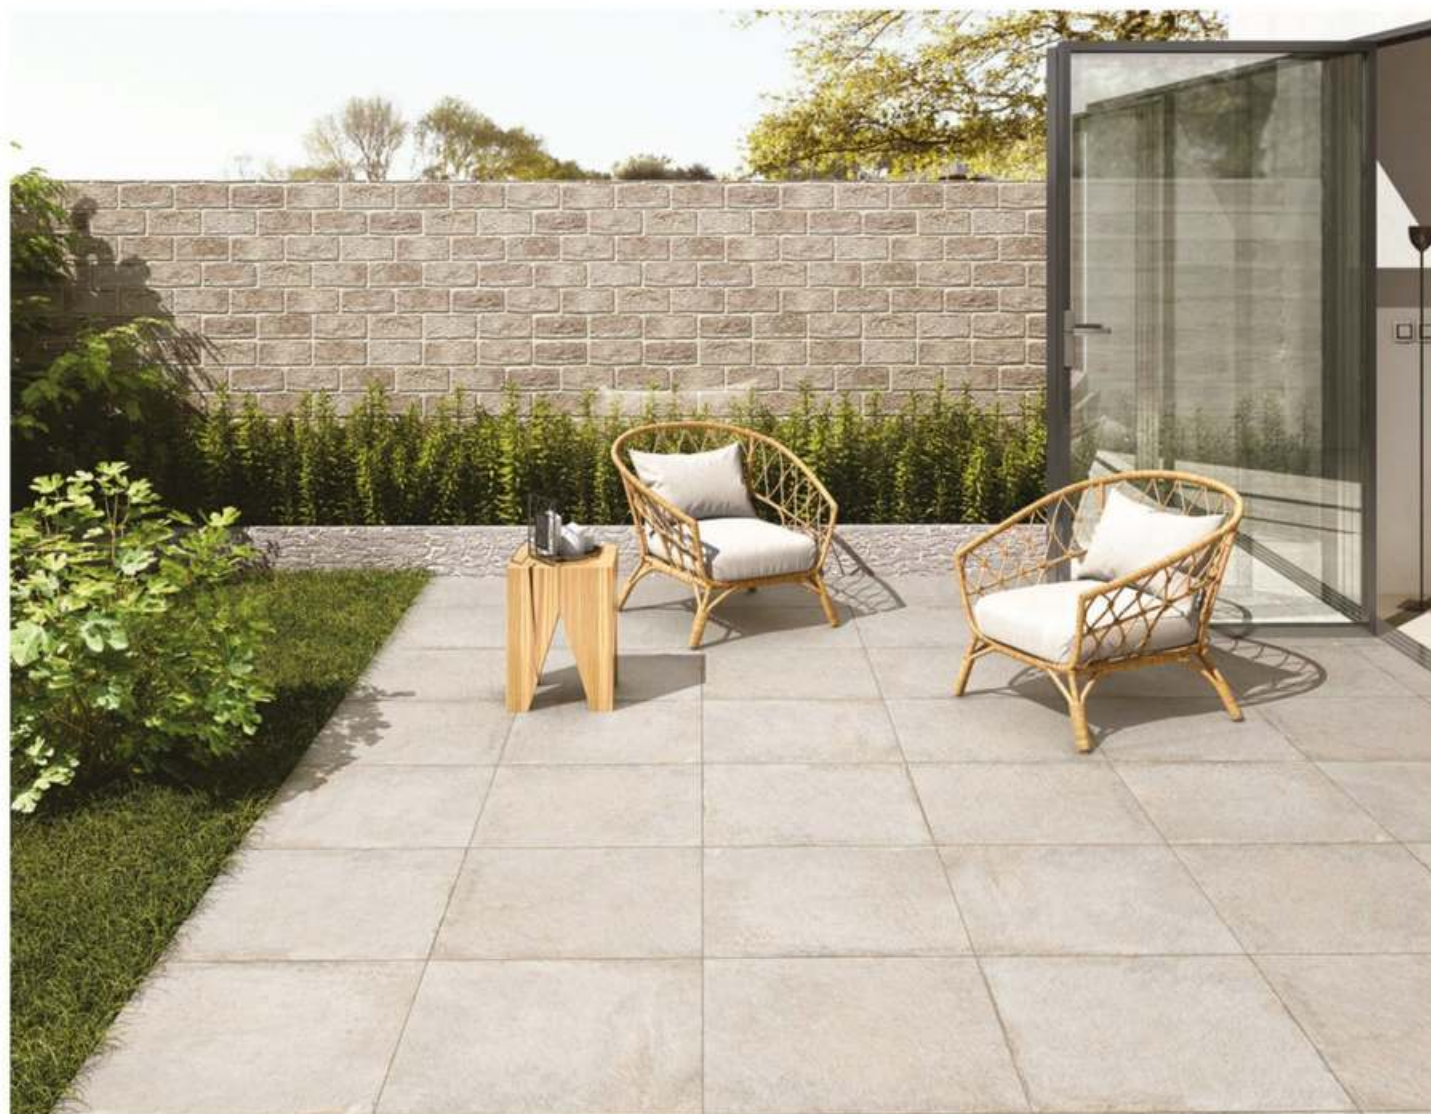

Cotto Ash 24x24 in.