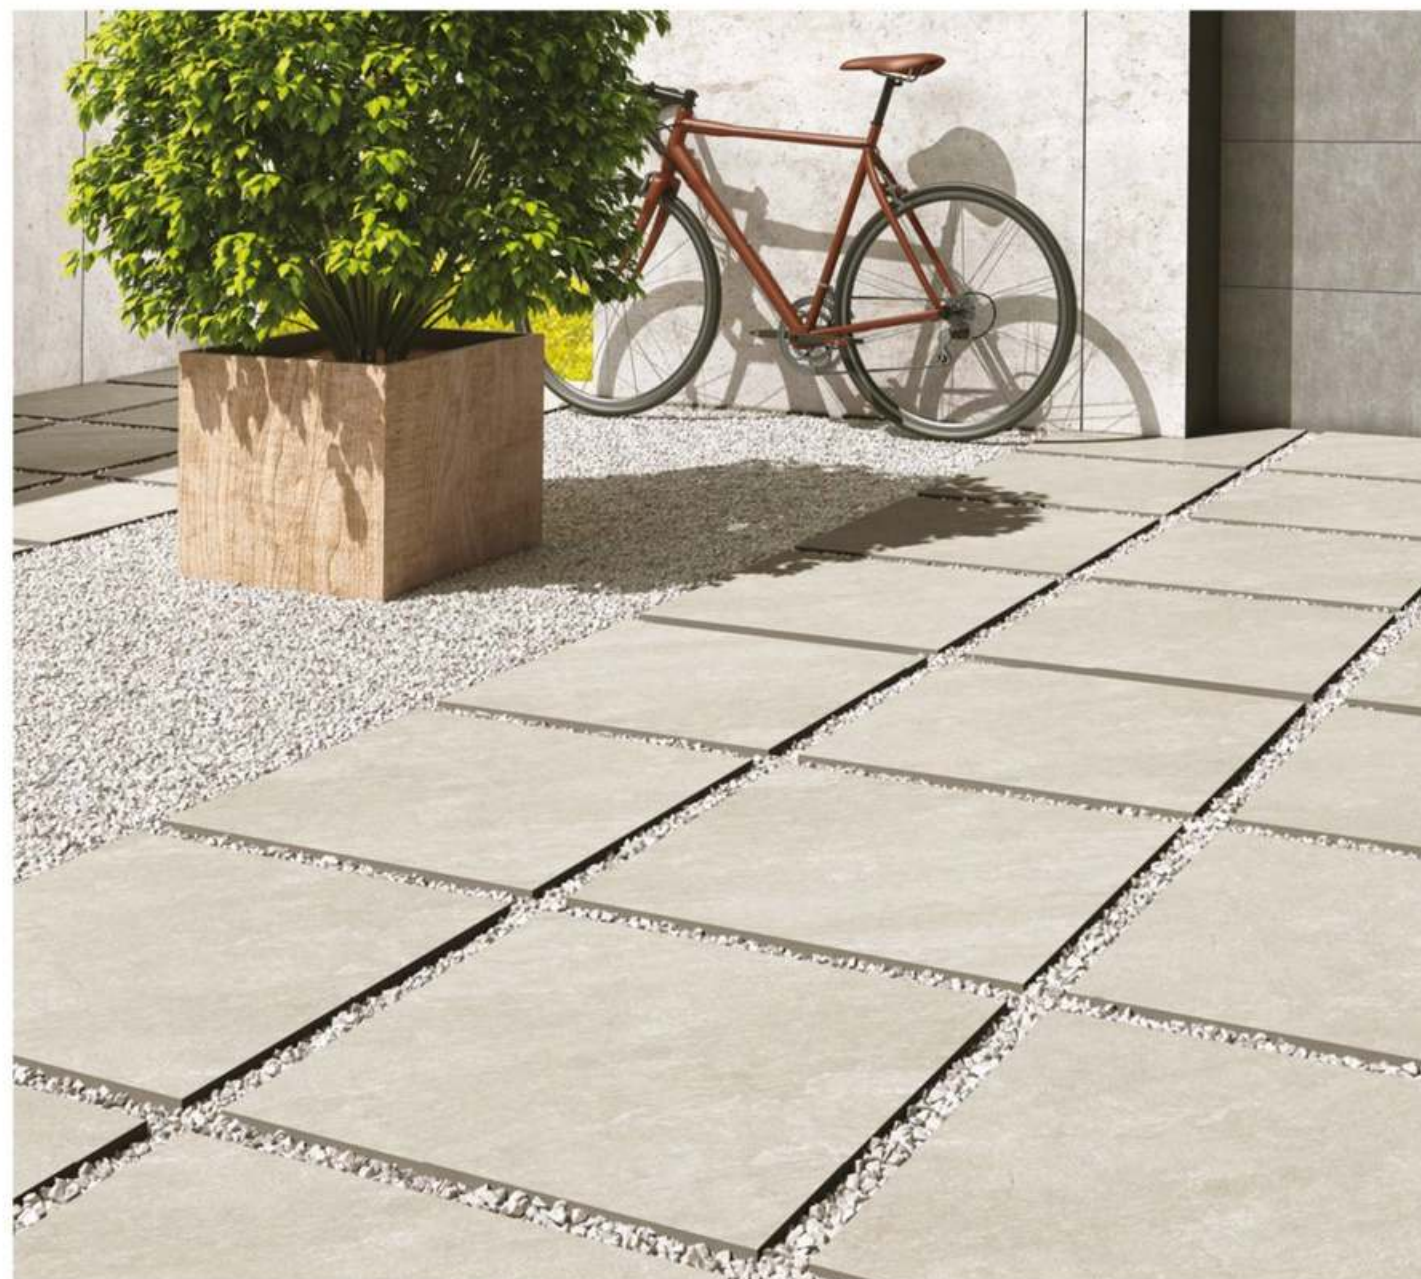

Quartz White 24x36 in.

HAMMER STONE

Hammer Stone Beige 24x36 in.

COLORS

Hammer Stone Grey 24x36 in.

Grey

20MM ■ OUTDOOR PORCELAIN | 600x900mm / 24x36 in. | 600x600mm / 24x24 in.

HAMMER STONE