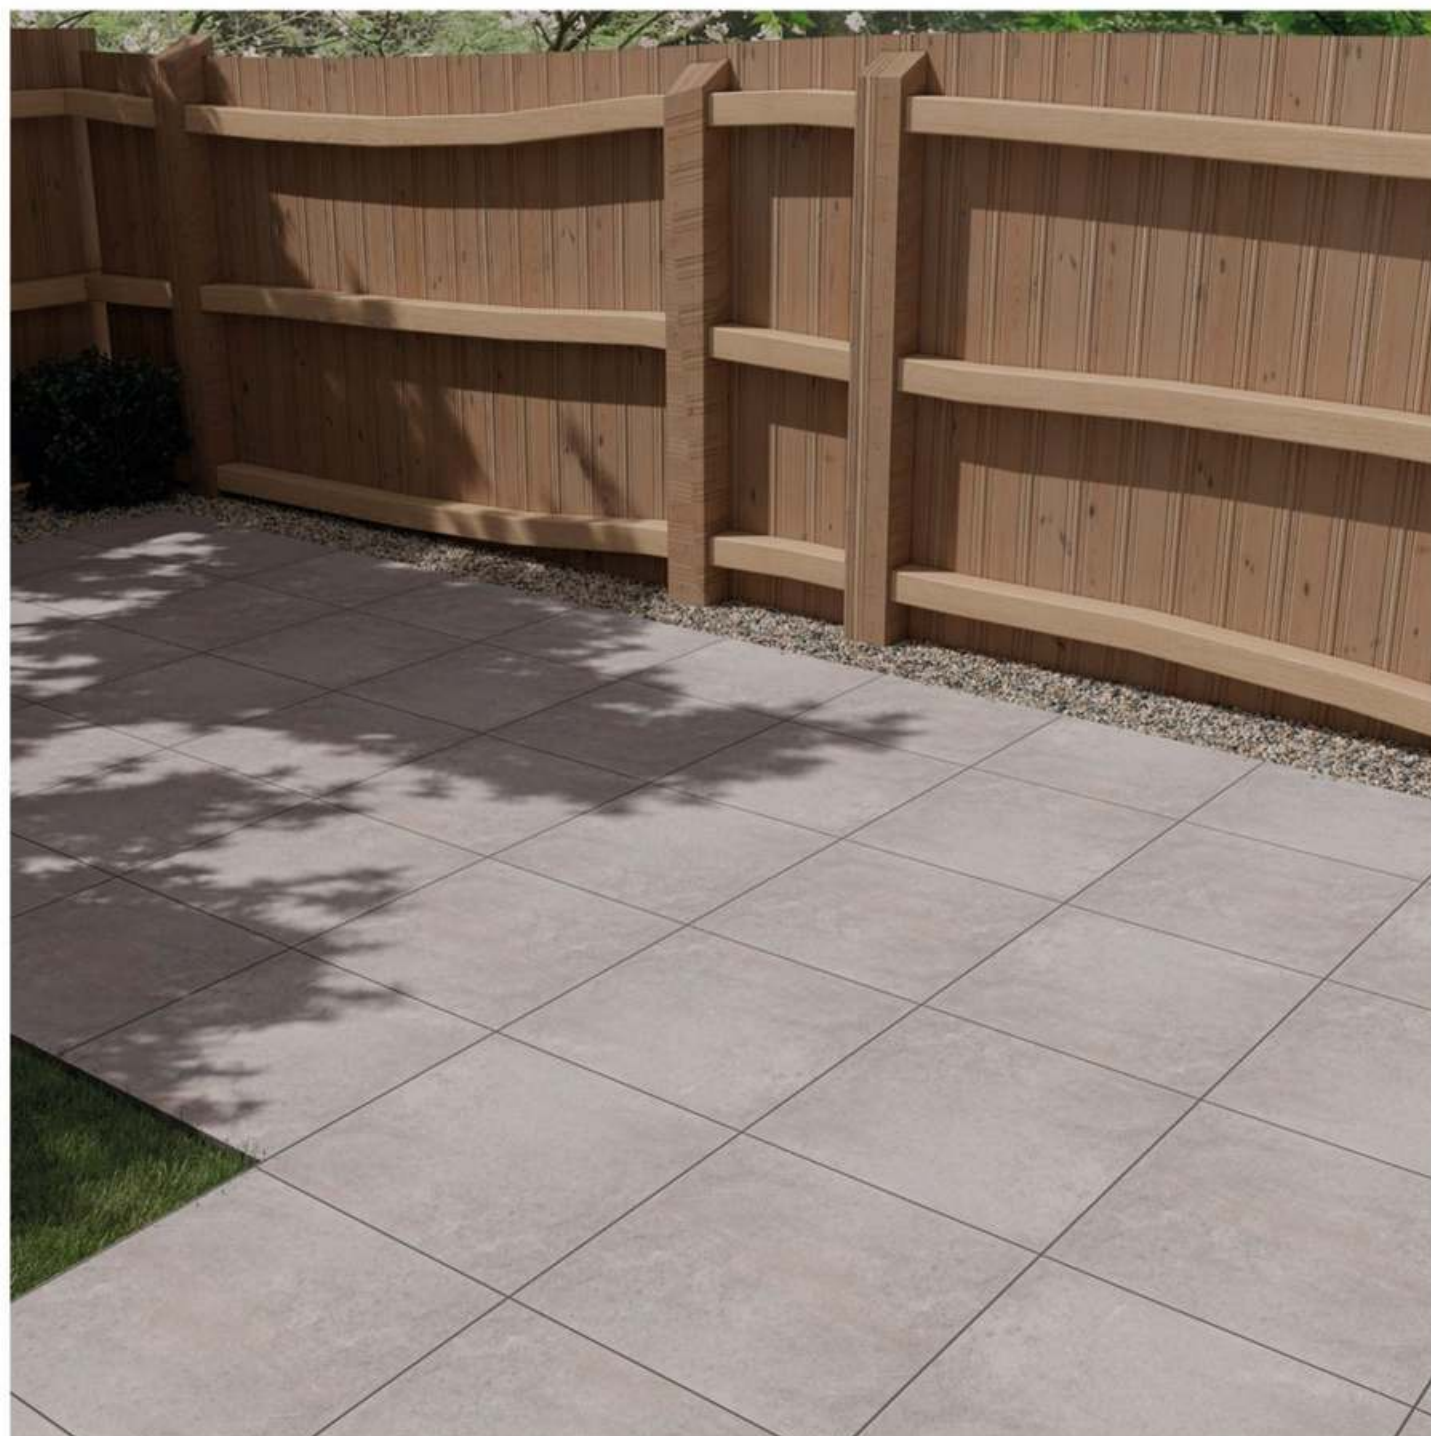

Aosta Grey 24x24 in.