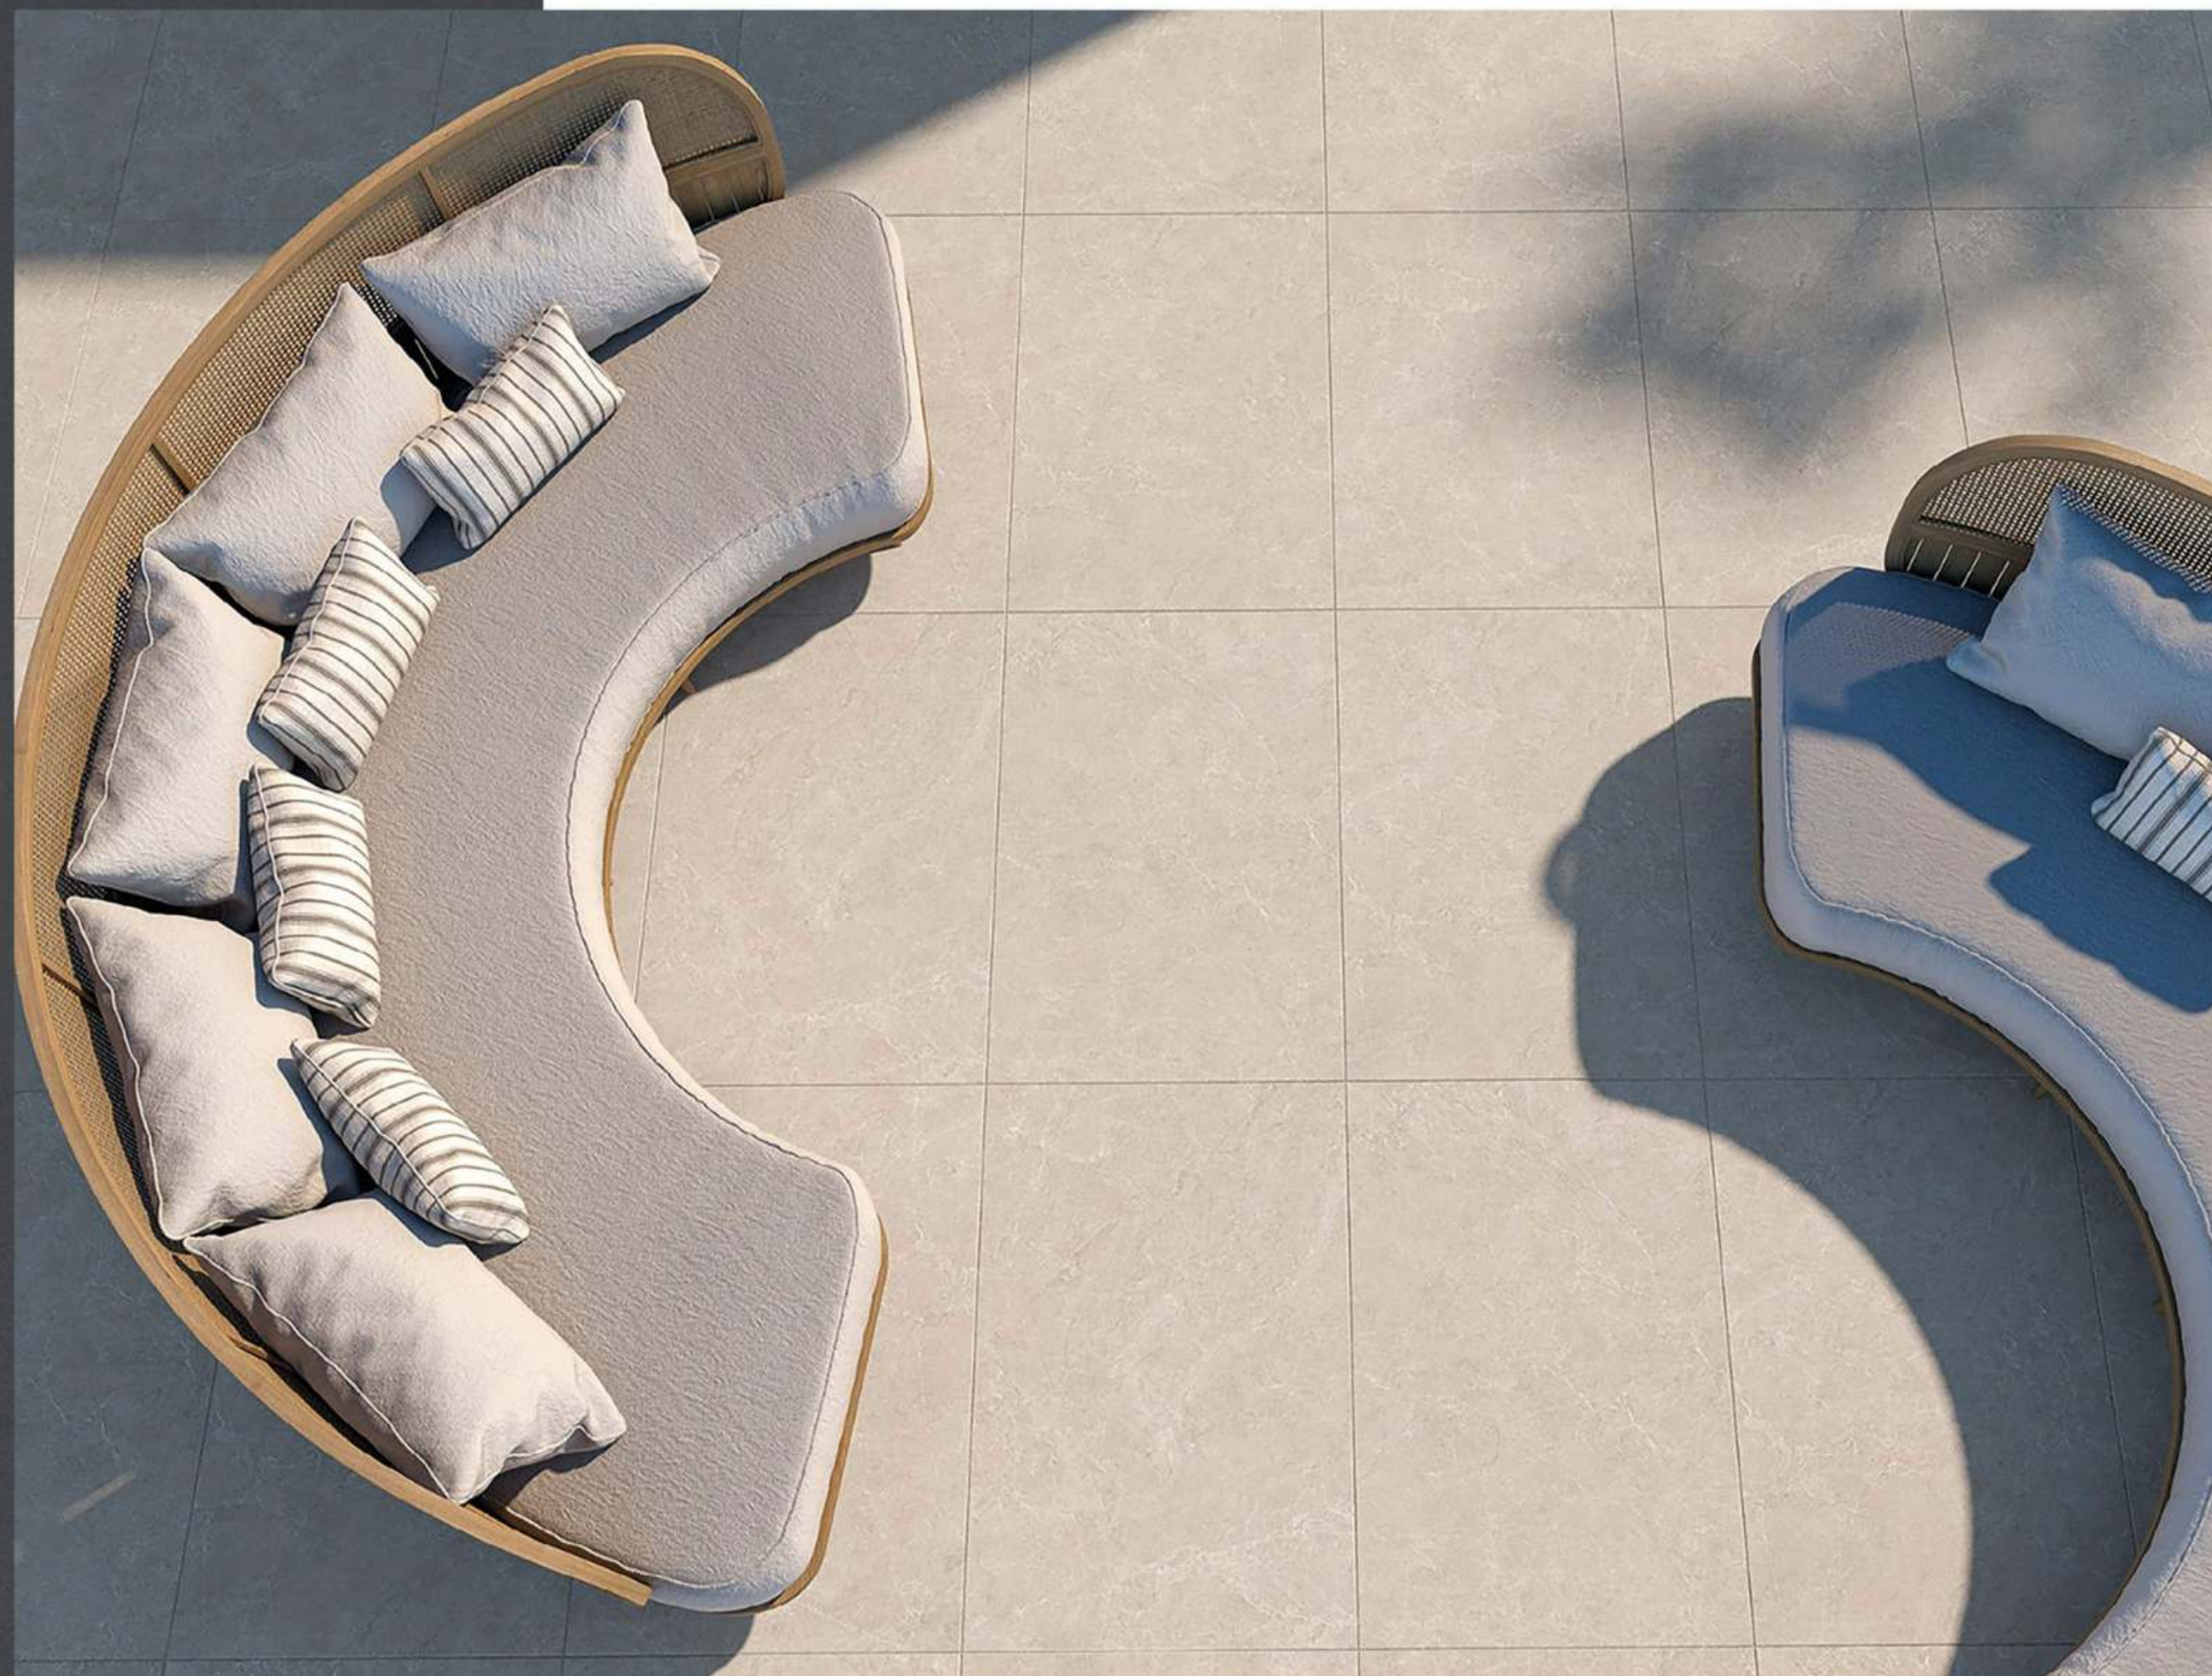

Cement *Collection*

In the realm of exterior design, tiles with a seamless nature stand as a testament to the pursuit of visual harmony and uninterrupted beauty. Meticulously crafted to create a continuous and unbroken visual flow across surfaces, these tiles redefine the aesthetics of a space, fostering an atmosphere of elegance and sophistication.