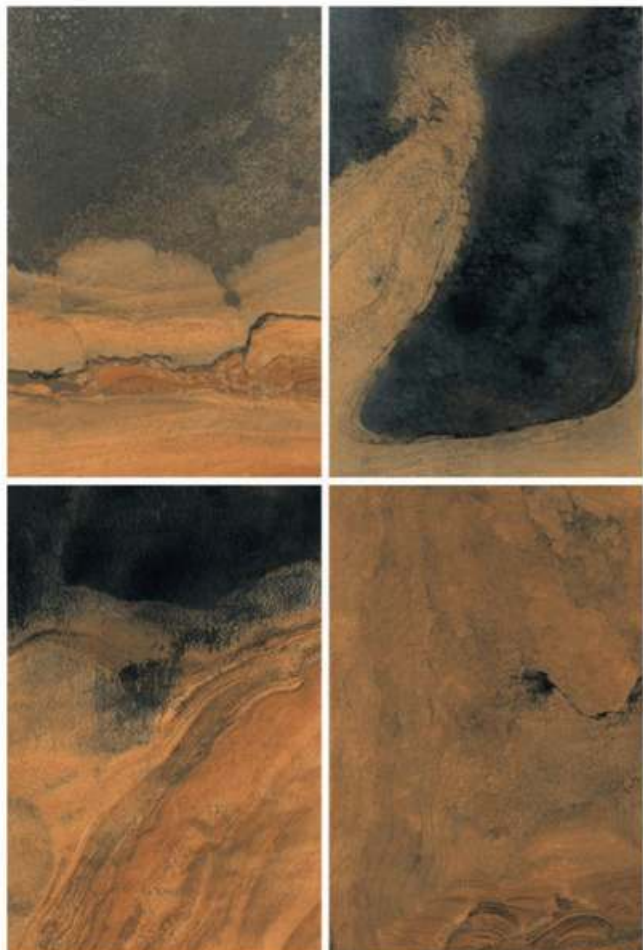

Slate Imperio 24x36 in.