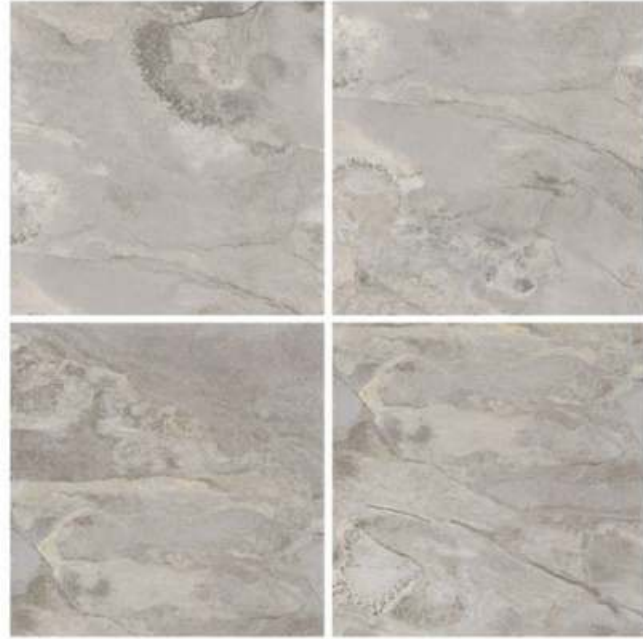

BESIDE GREY

Grey 24x24 in.