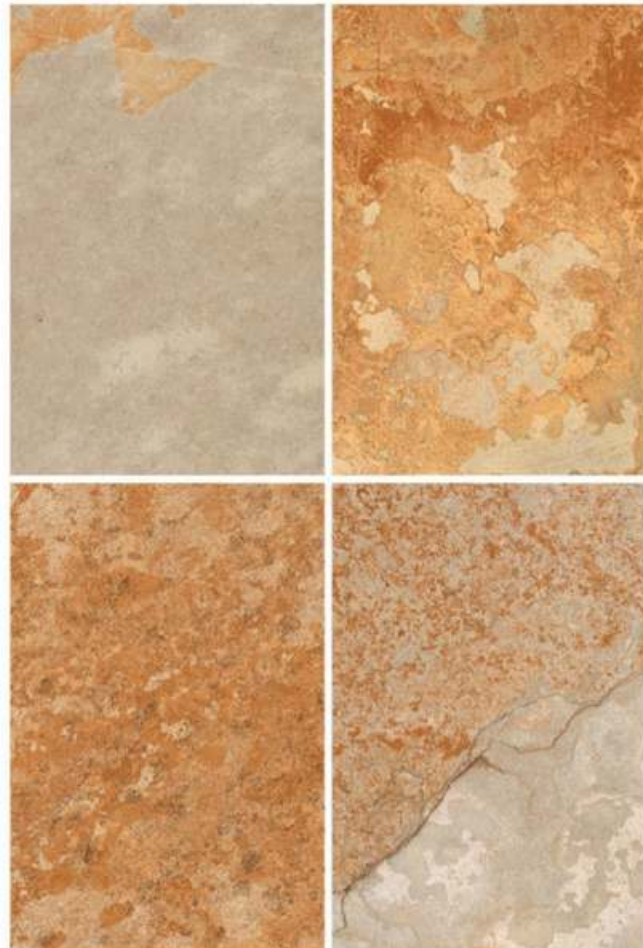

COLORS

Natural Slate 24x36 in.

Slate

20MM ■ OUTDOOR PORCELAIN | 600x900mm / 24x36 in. | 600x600mm / 24x24 in.

NATURAL SLATE

Slate 24x24 in.

Natural slate 24x36 in.

Slate 24x36 in.